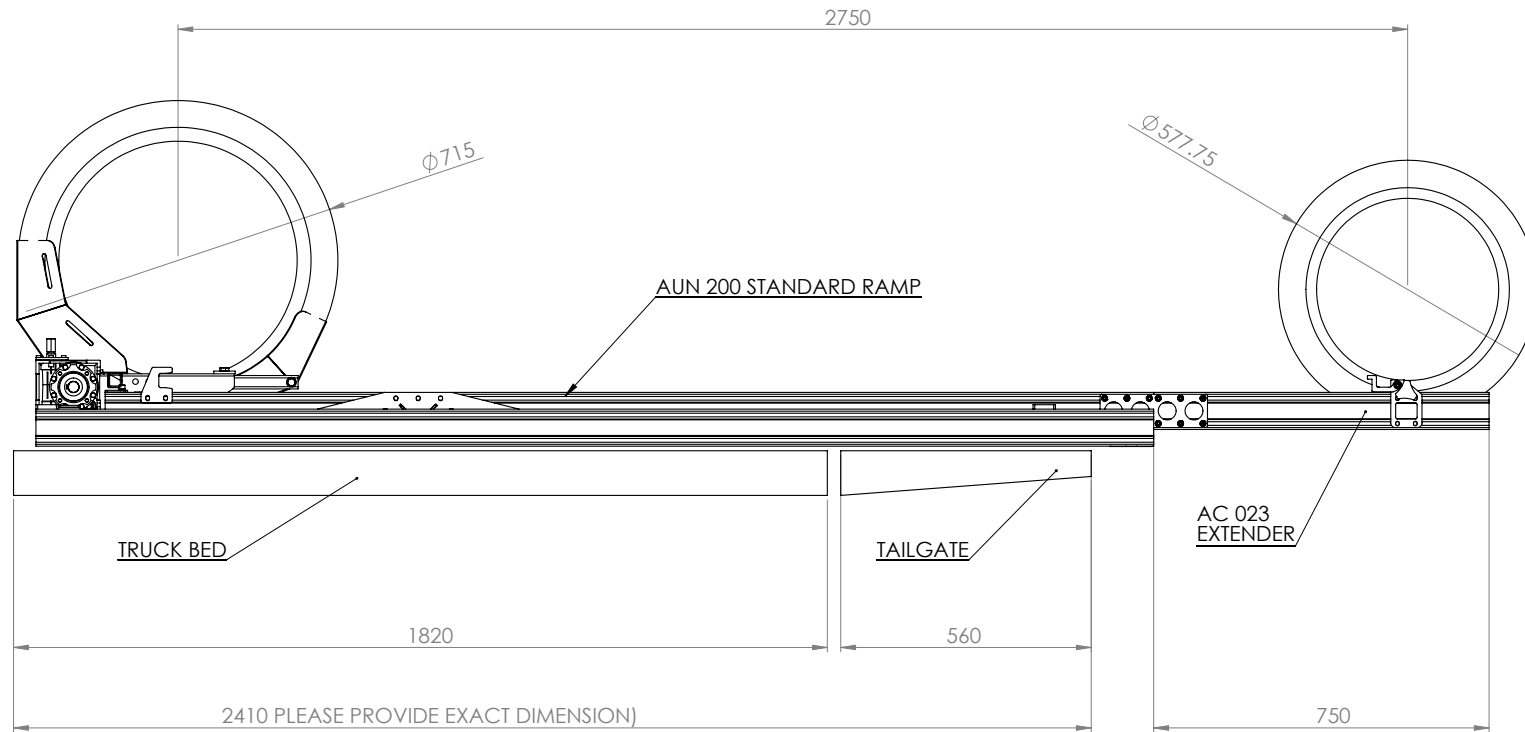

Main sizes	2
Lift height - standard	3
Lift height with AC 001 extender	4
Lift height using customized AC 001	5
AUN 200 customized for choppers	6

Empty weight - 85kg

Max load 550 kg

Ramp adds 85mm to the motorcycle height when loading. However if the front struts of the motorcycle are compressed 85mm, the ramp adds no height to the loaded motorcycle.

Lift height is max 900mm in its standard version.

AUN 200 lift height using AC 001 extender

Lift height is max 1300mm using a standard AC 001 extender. Longer extenders are available upon request.

AUN 200 lift height using AC 001 custom extender

Lift height can be in excess of 1,6 meters if you use a longer AC 001 extender. Upon request only.

AUN 200 customized for choppers

Using the AC 023 extender, the standard AUN 200 can load 3 meter long choppers.