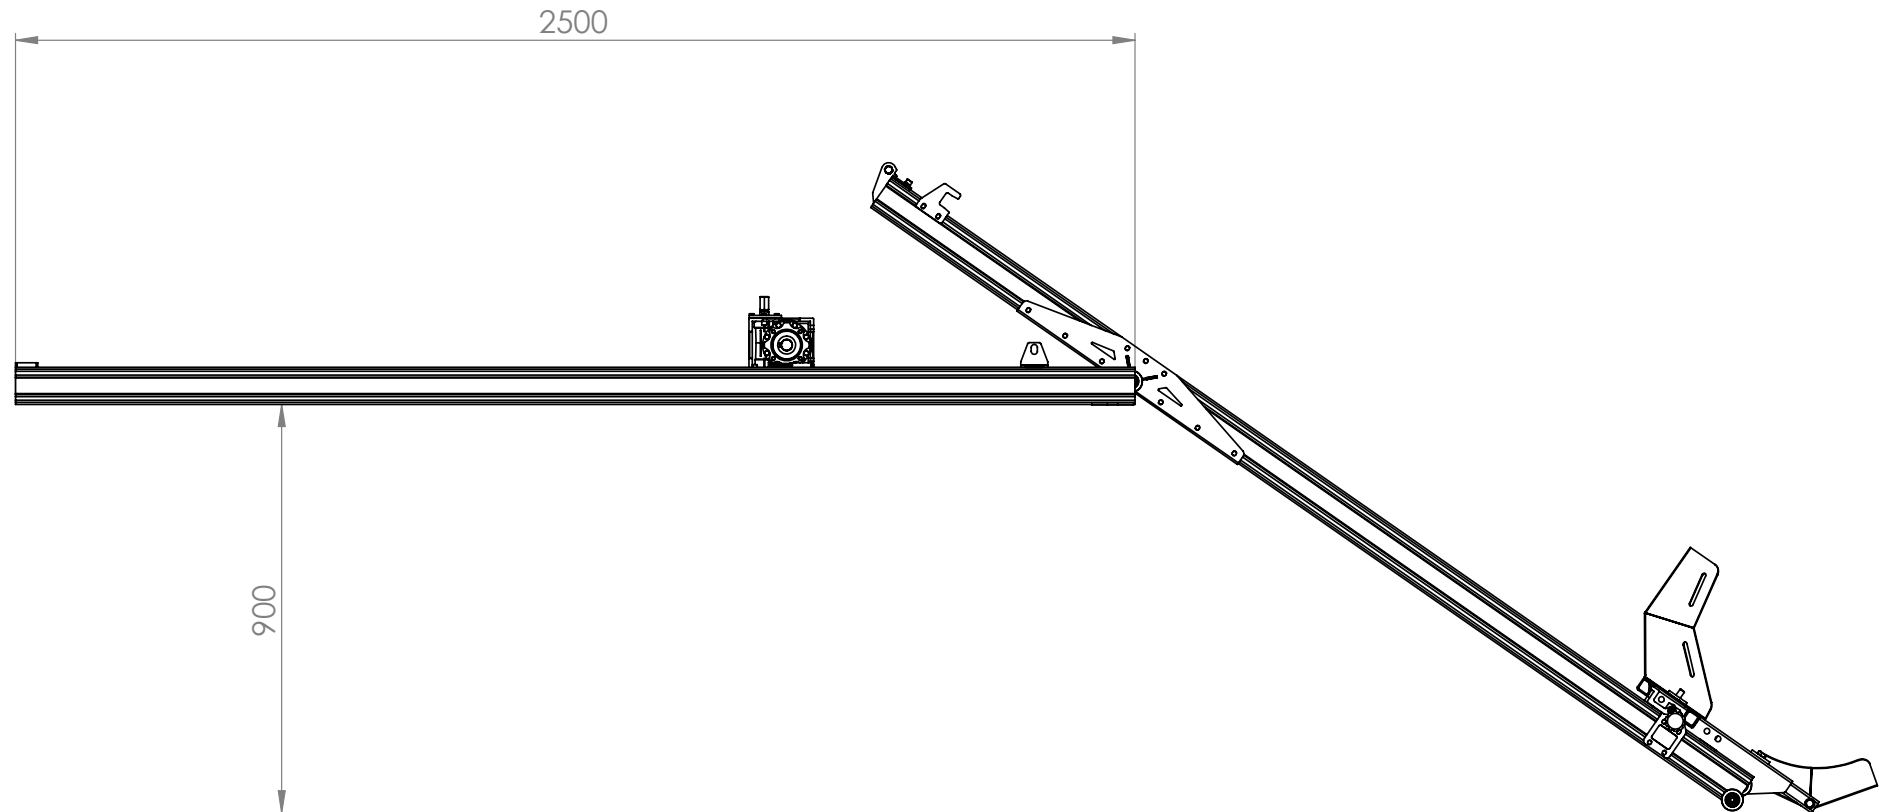

Main sizes	2
Lift height - standard	3
Lift height with AC 001 extender	4
Lift height using customized AC 001	5
AUN 200 customized for choppers	6

Empty weight - 85kg

Max load 550 kg

Ramp adds 85mm to the motorcycle height when loading. However if the front struts of the motorcycle are compressed 85mm, the ramp adds no height to the loaded motorcycle.

Lift height is max 900mm in its standard version.

AUN 200 lift height using AC 001 extender

Lift height is max 1300mm using a standard AC 001 extender. Longer extenders are available upon request.

AUN 200 lift height using AC 001 custom extender

Lift height can be in excess of 1,6 meters if you use a longer AC 001 extender. Upon request only.

AUN 200 customized for choppers

Using the AC 023 extender, the standard AUN 200 can load 3 meter long choppers.