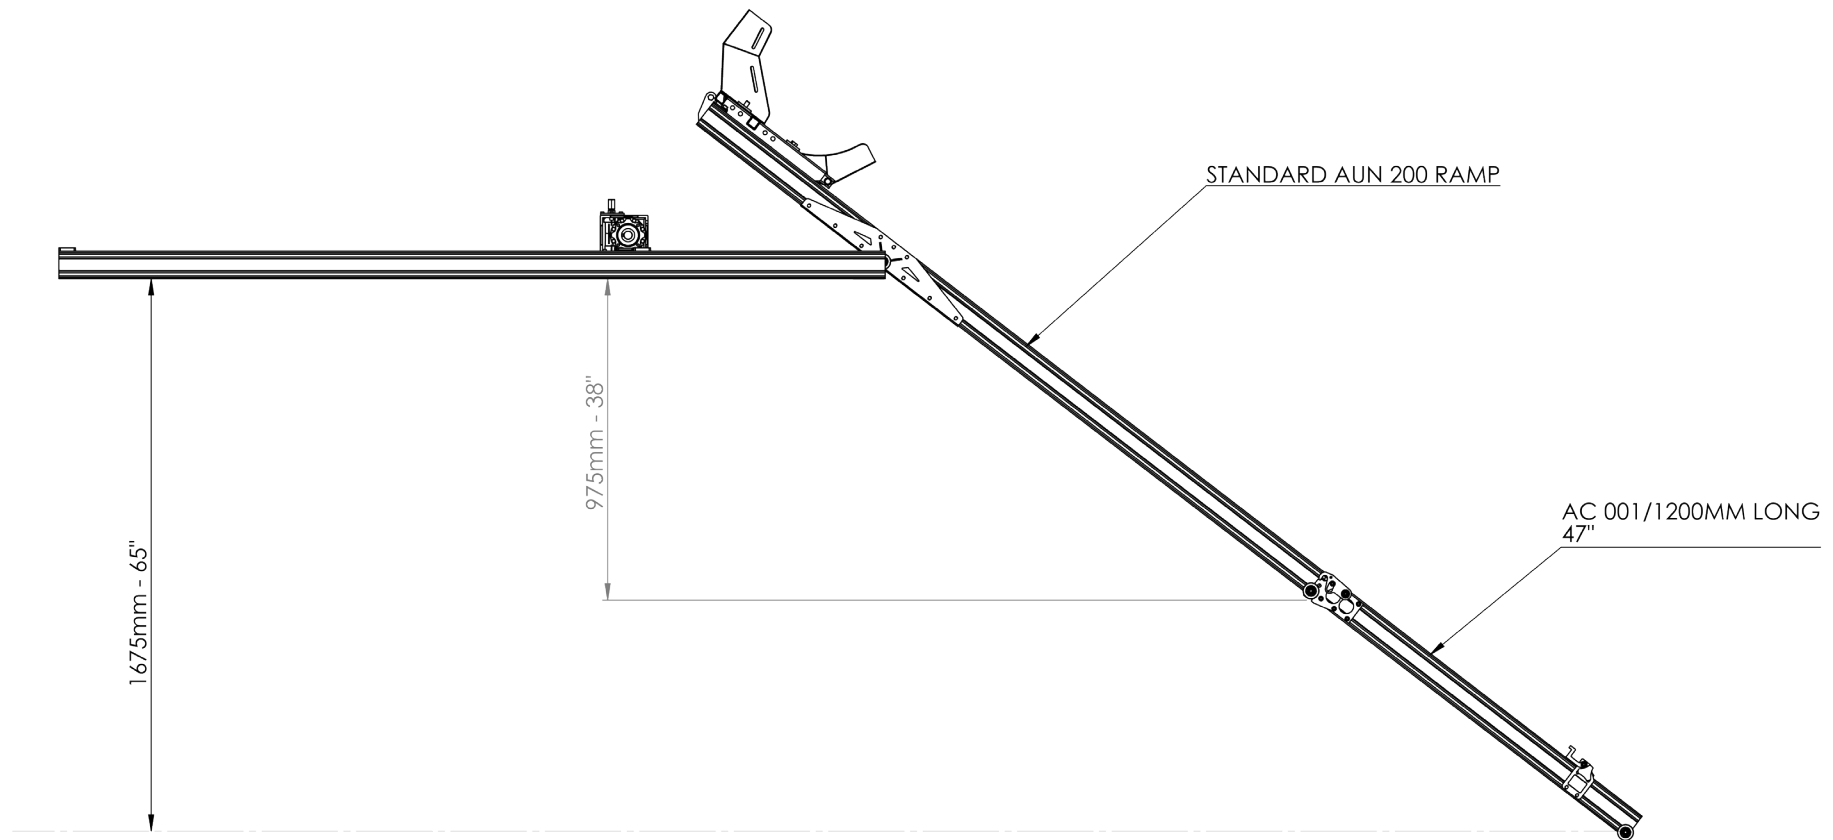

Main sizes	2
Lift height - standard	3
Lift height with AC 001 extender	4
Lift height using customized AC 001	5
AUN 200 customized for choppers	6

Empty weight - 85kg

Max load 550 kg

Ramp adds 85mm to the motorcycle height when loading. However if the front struts of the motorcycle are compressed 85mm, the ramp adds no height to the loaded motorcycle.

Lift height is max 900mm in its standard version.

AUN 200 lift height using AC 001 extender

Lift height is max 1300mm using a standard AC 001 extender. Longer extenders are available upon request.

AUN 200 lift height using AC 001 custom extender

Lift height can be in excess of 1,6 meters if you use a longer AC 001 extender. Upon request only.

AUN 200 customized for choppers

Using the AC 023 extender, the standard AUN 200 can load 3 meter long choppers.