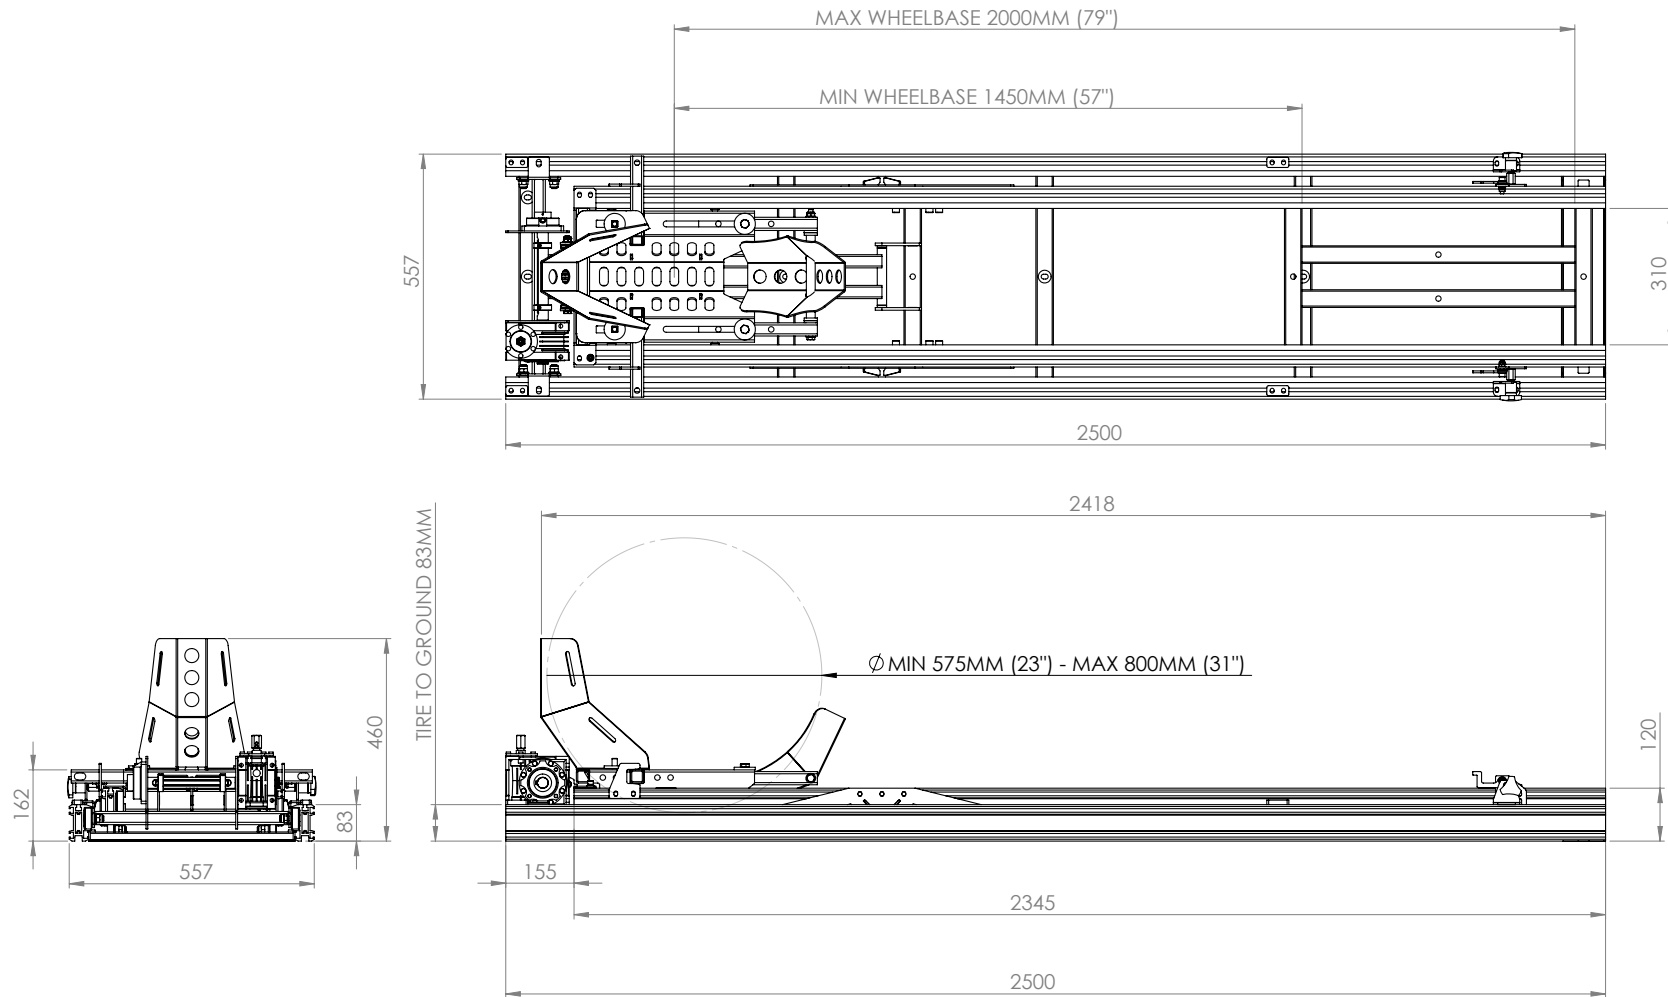

Main sizes	2
Lift height - standard	3
Lift height with AC 001 extender	4
Lift height using customized AC 001	5
AUN 200 customized for choppers	6

Empty weight - 85kg

Max load 550 kg

Ramp adds 85mm to the motorcycle height when loading. However if the front struts of the motorcycle are compressed 85mm, the ramp adds no height to the loaded motorcycle.

Lift height is max 900mm in its standard version.

AUN 200 lift height using AC 001 extender

Lift height is max 1300mm using a standard AC 001 extender. Longer extenders are available upon request.

AUN 200 lift height using AC 001 custom extender

Lift height can be in excess of 1,6 meters if you use a longer AC 001 extender. Upon request only.

AUN 200 customized for choppers

Using the AC 023 extender, the standard AUN 200 can load 3 meter long choppers.