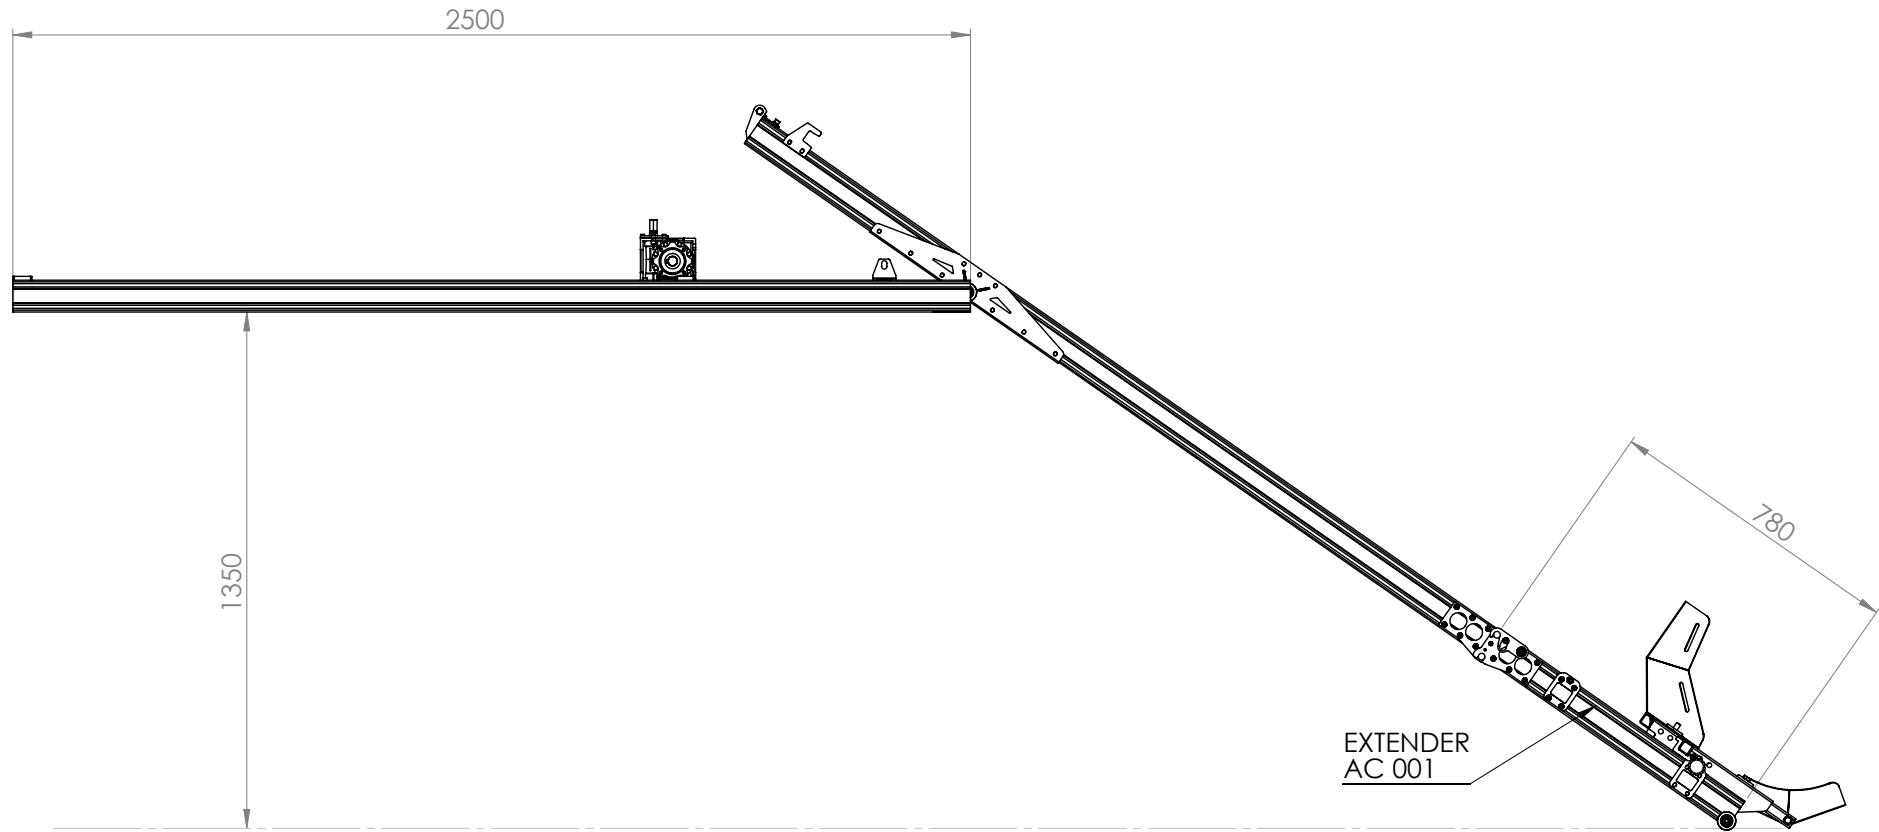

Main sizes	2
Lift height - standard	3
Lift height with AC 001 extender	4
Lift height using customized AC 001	5
AUN 200 customized for choppers	6

Empty weight - 85kg

Max load 550 kg

Ramp adds 85mm to the motorcycle height when loading. However if the front struts of the motorcycle are compressed 85mm, the ramp adds no height to the loaded motorcycle.

Lift height is max 900mm in its standard version.

AUN 200 lift height using AC 001 extender

Lift height is max 1300mm using a standard AC 001 extender. Longer extenders are available upon request.

AUN 200 lift height using AC 001 custom extender

Lift height can be in excess of 1,6 meters if you use a longer AC 001 extender. Upon request only.

AUN 200 customized for choppers

Using the AC 023 extender, the standard AUN 200 can load 3 meter long choppers.